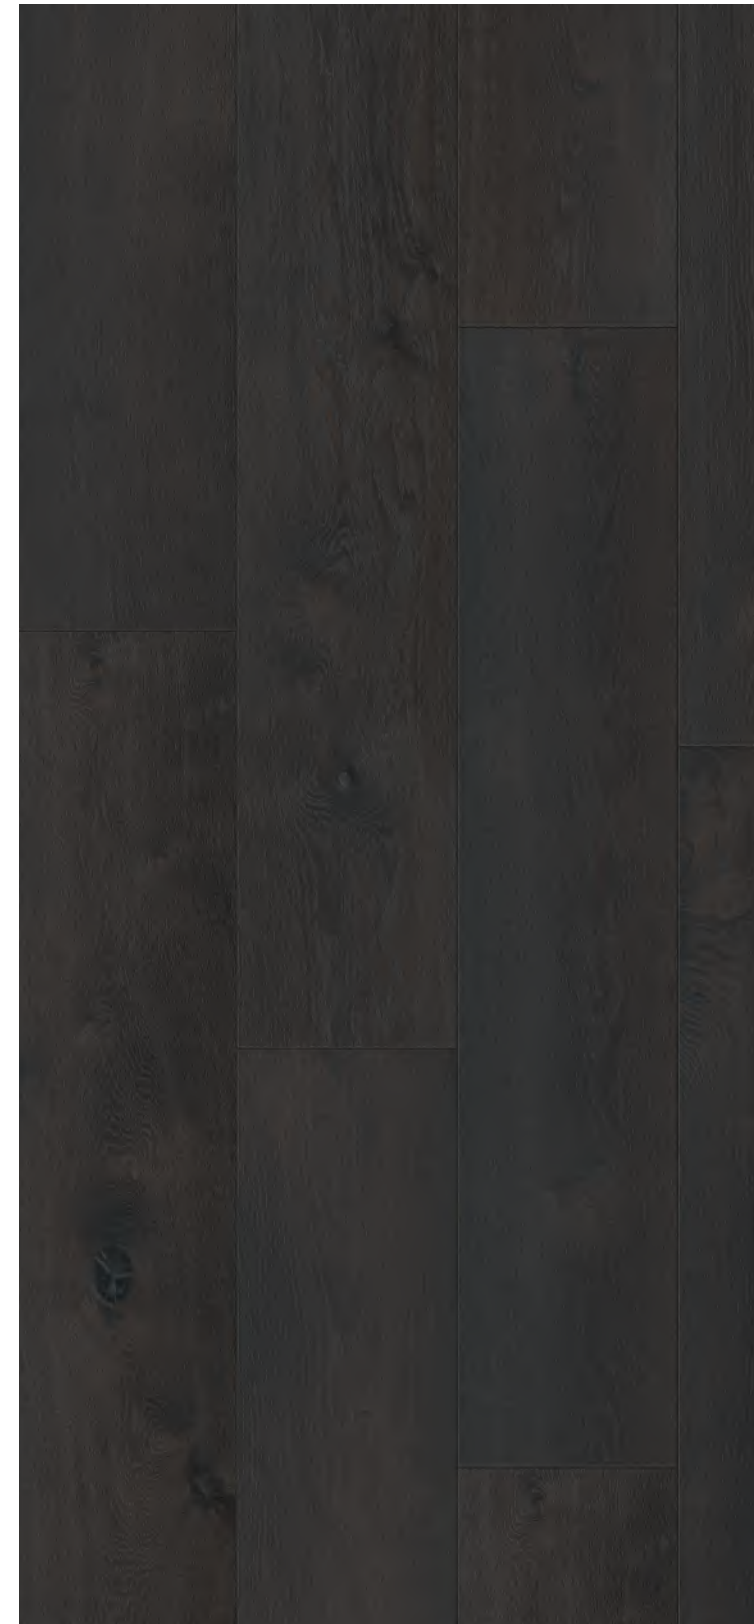

R064
Eboniza (SO)