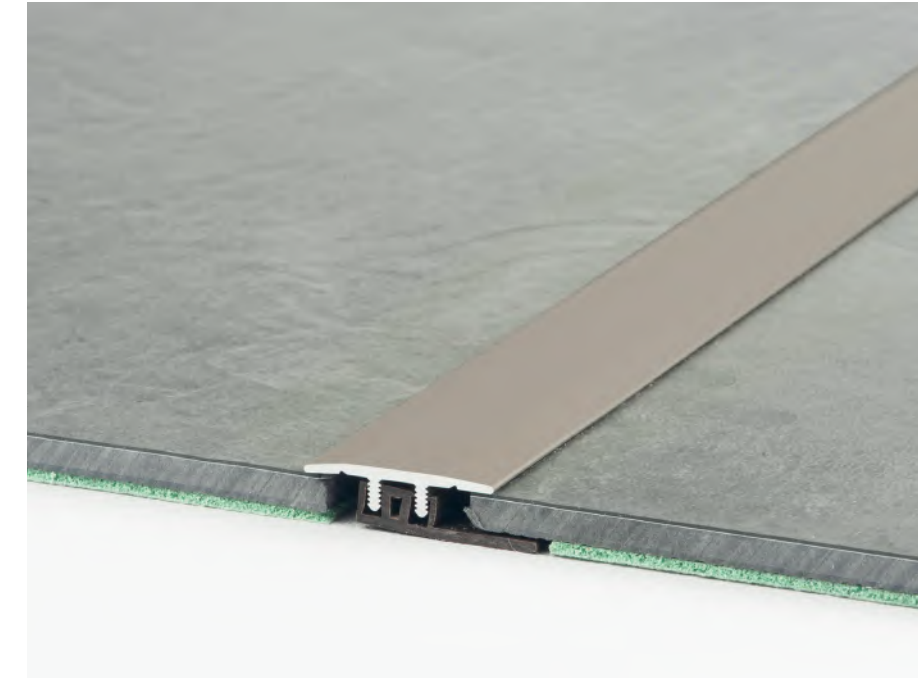

Design click transition profile

Item No. [Customer Code]	Dimensions	Height	Width
95112 95113	900 mm 2700 mm	4 – 7,5 mm	27 mm