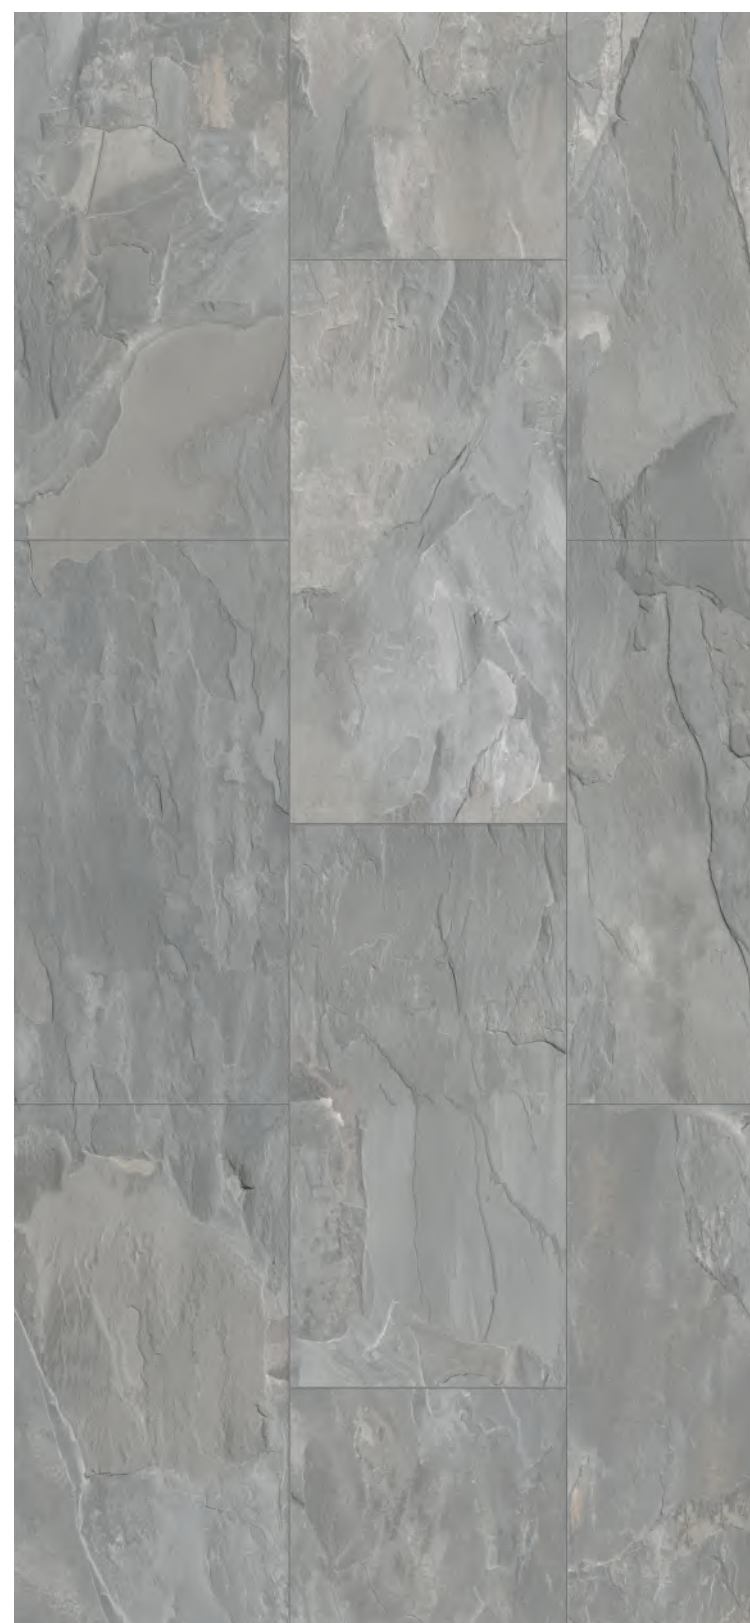

R059
Monolith (PT)