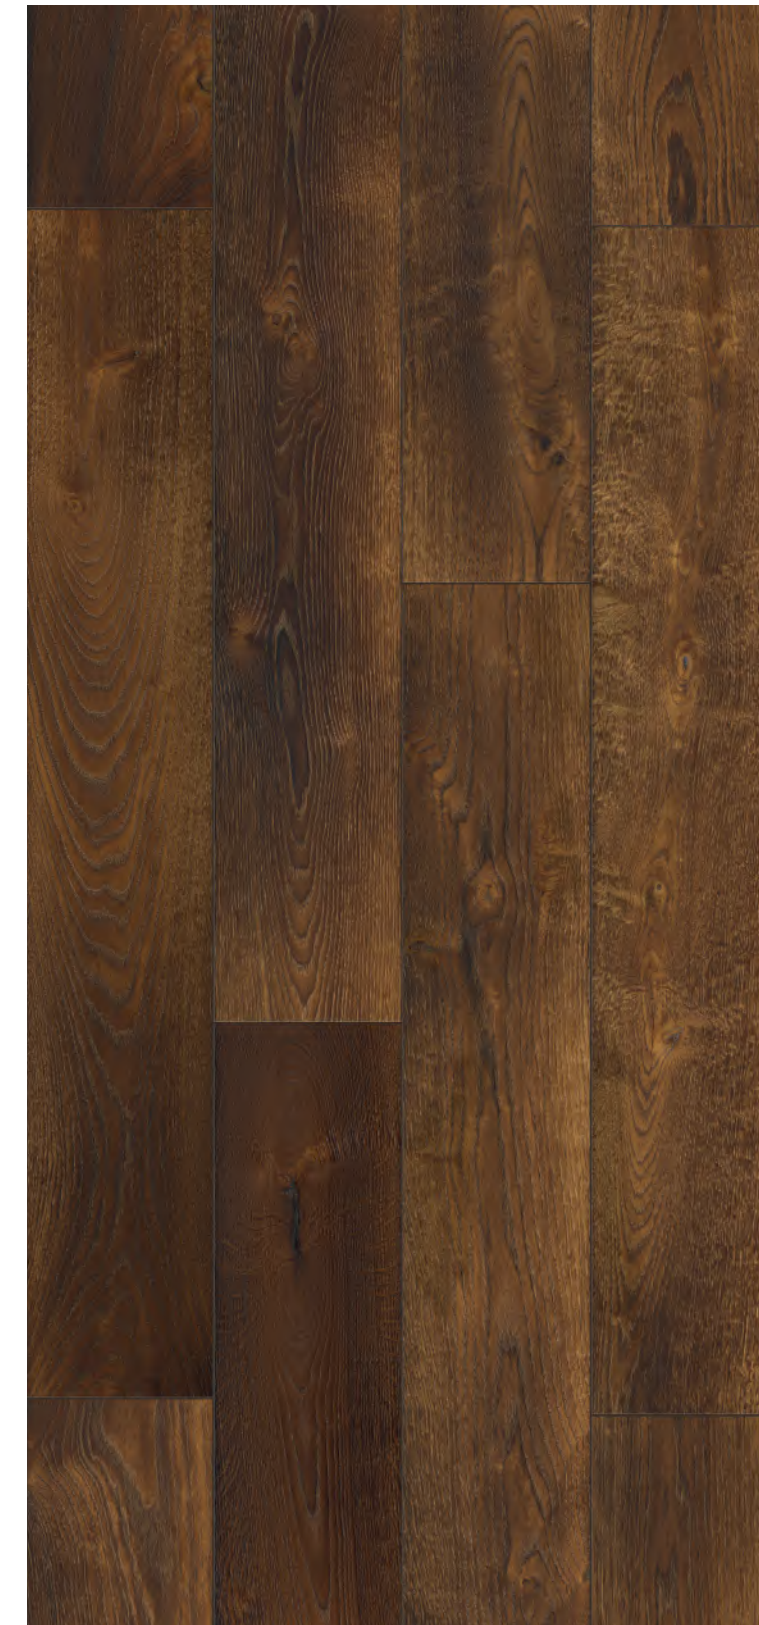

texture: SO (Stone Oak), HS (Hickory Scrape) | **lock:** 1clic 2go pure

R065
Rope (HS)

R076
Bourbon Cask (SO)

R090
Castlebridge (SO)

R070
Incando (SO)

CLASS

32

FORMAT