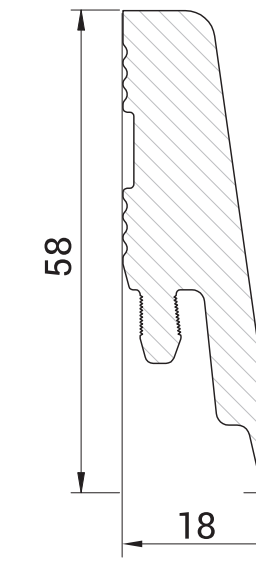

surface textures

overview

class 34
format 600 x 295 x 5 mm

R095 **Venato**, PT

R062 **Konstrukta**, PT

R059 **Monolith**, PT

class 34
format 1210 x 234 x 5 mm

R063 **Alkemi**, HS

1210 x 192 x 4 mm

R077 Barista

class: 32 | **thickness:** 4 mm | **format:** 1210 x 192 mm

texture: SO (Stone Oak), HS (Hickory Scrape) | **lock:** 1clic 2go pure

R079
Salt Mine (SO)

R080
Chromawood (SO)

R078
Airflow (HS)

R077
Barista (HS)

R081
Crescendo (HS)

R082
Humidor (SO)

skirting boards and accessories

Design skirting board K58C - 18 x 58 x 2400 mm

K58C

Mounting parts

Packing unit
Box of 30 pieces

* see technical data sheet

Design floor cleaner

Design click transition profile

Item No. [Customer Code]	Dimensions	Height	Width
95112 95113	900 mm 2700 mm	4 – 7,5 mm	27 mm

Design click ramp profile

Item No. [Customer Code]	Dimensions	Height	Width
95122 95123	900 mm 2700 mm	4 – 7,5 mm	34 mm