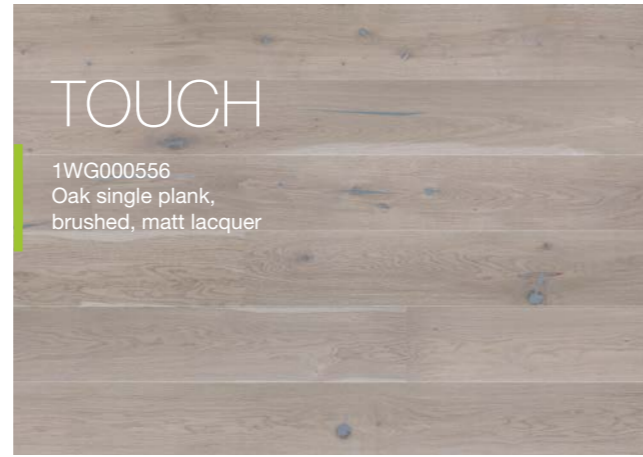

STILL

P6101422A – STILL Oak skirting board

GENTLE

1WG000555
 Oak single plank,
 brushed, matt lacquer

8-13

TOUCH

1WG000556
 Oak single plank,
 brushed, matt lacquer

14-19