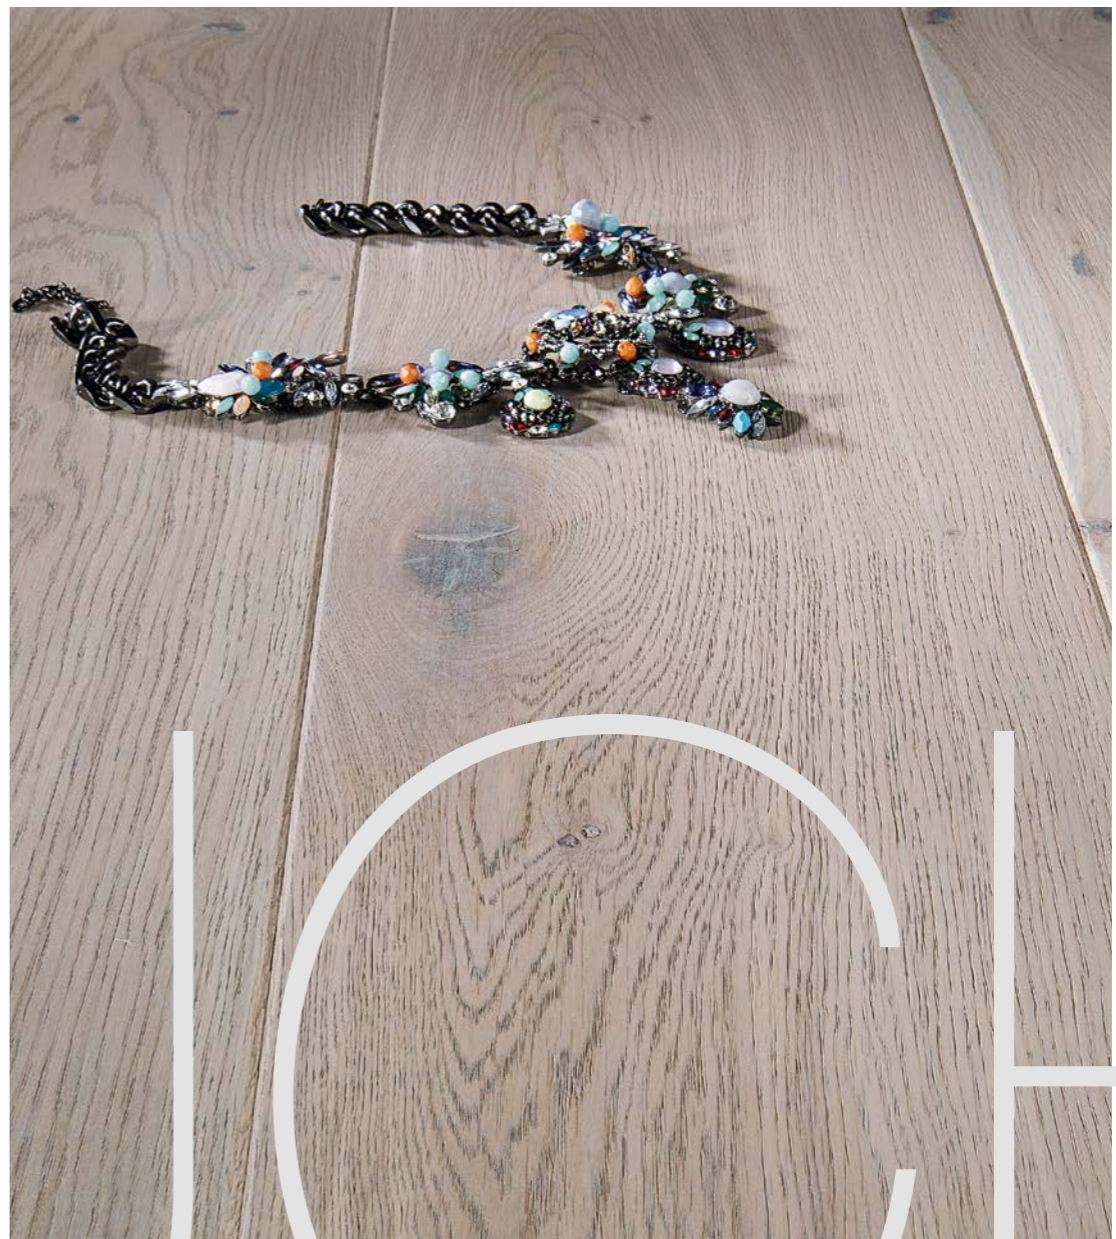

P6101242A – TOUCH Oak skirting board