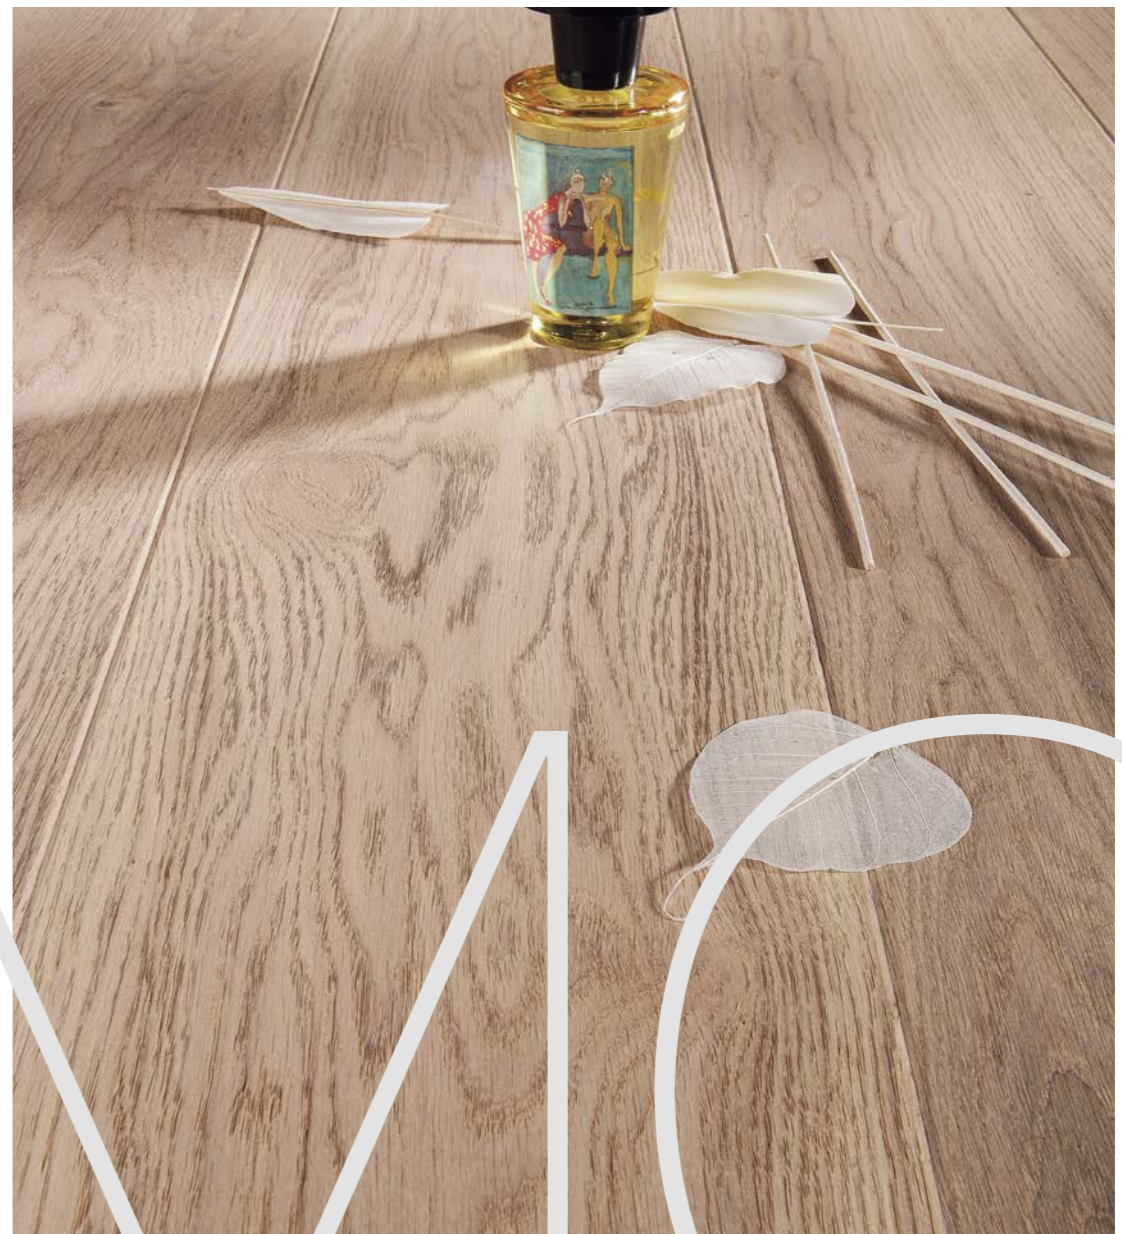

HARMONY

P6101342A – HARMONY Oak skirting board

HARMONY

Classic armchairs with finishing in fine material, a decorative crystal chandelier and antique columns make an interior more luxurious and timeless elegant. Walls in subtle colours and adorned with stuccowork create just the right background to display the qualities of the JOY wood boards' non-standard size and natural colour.