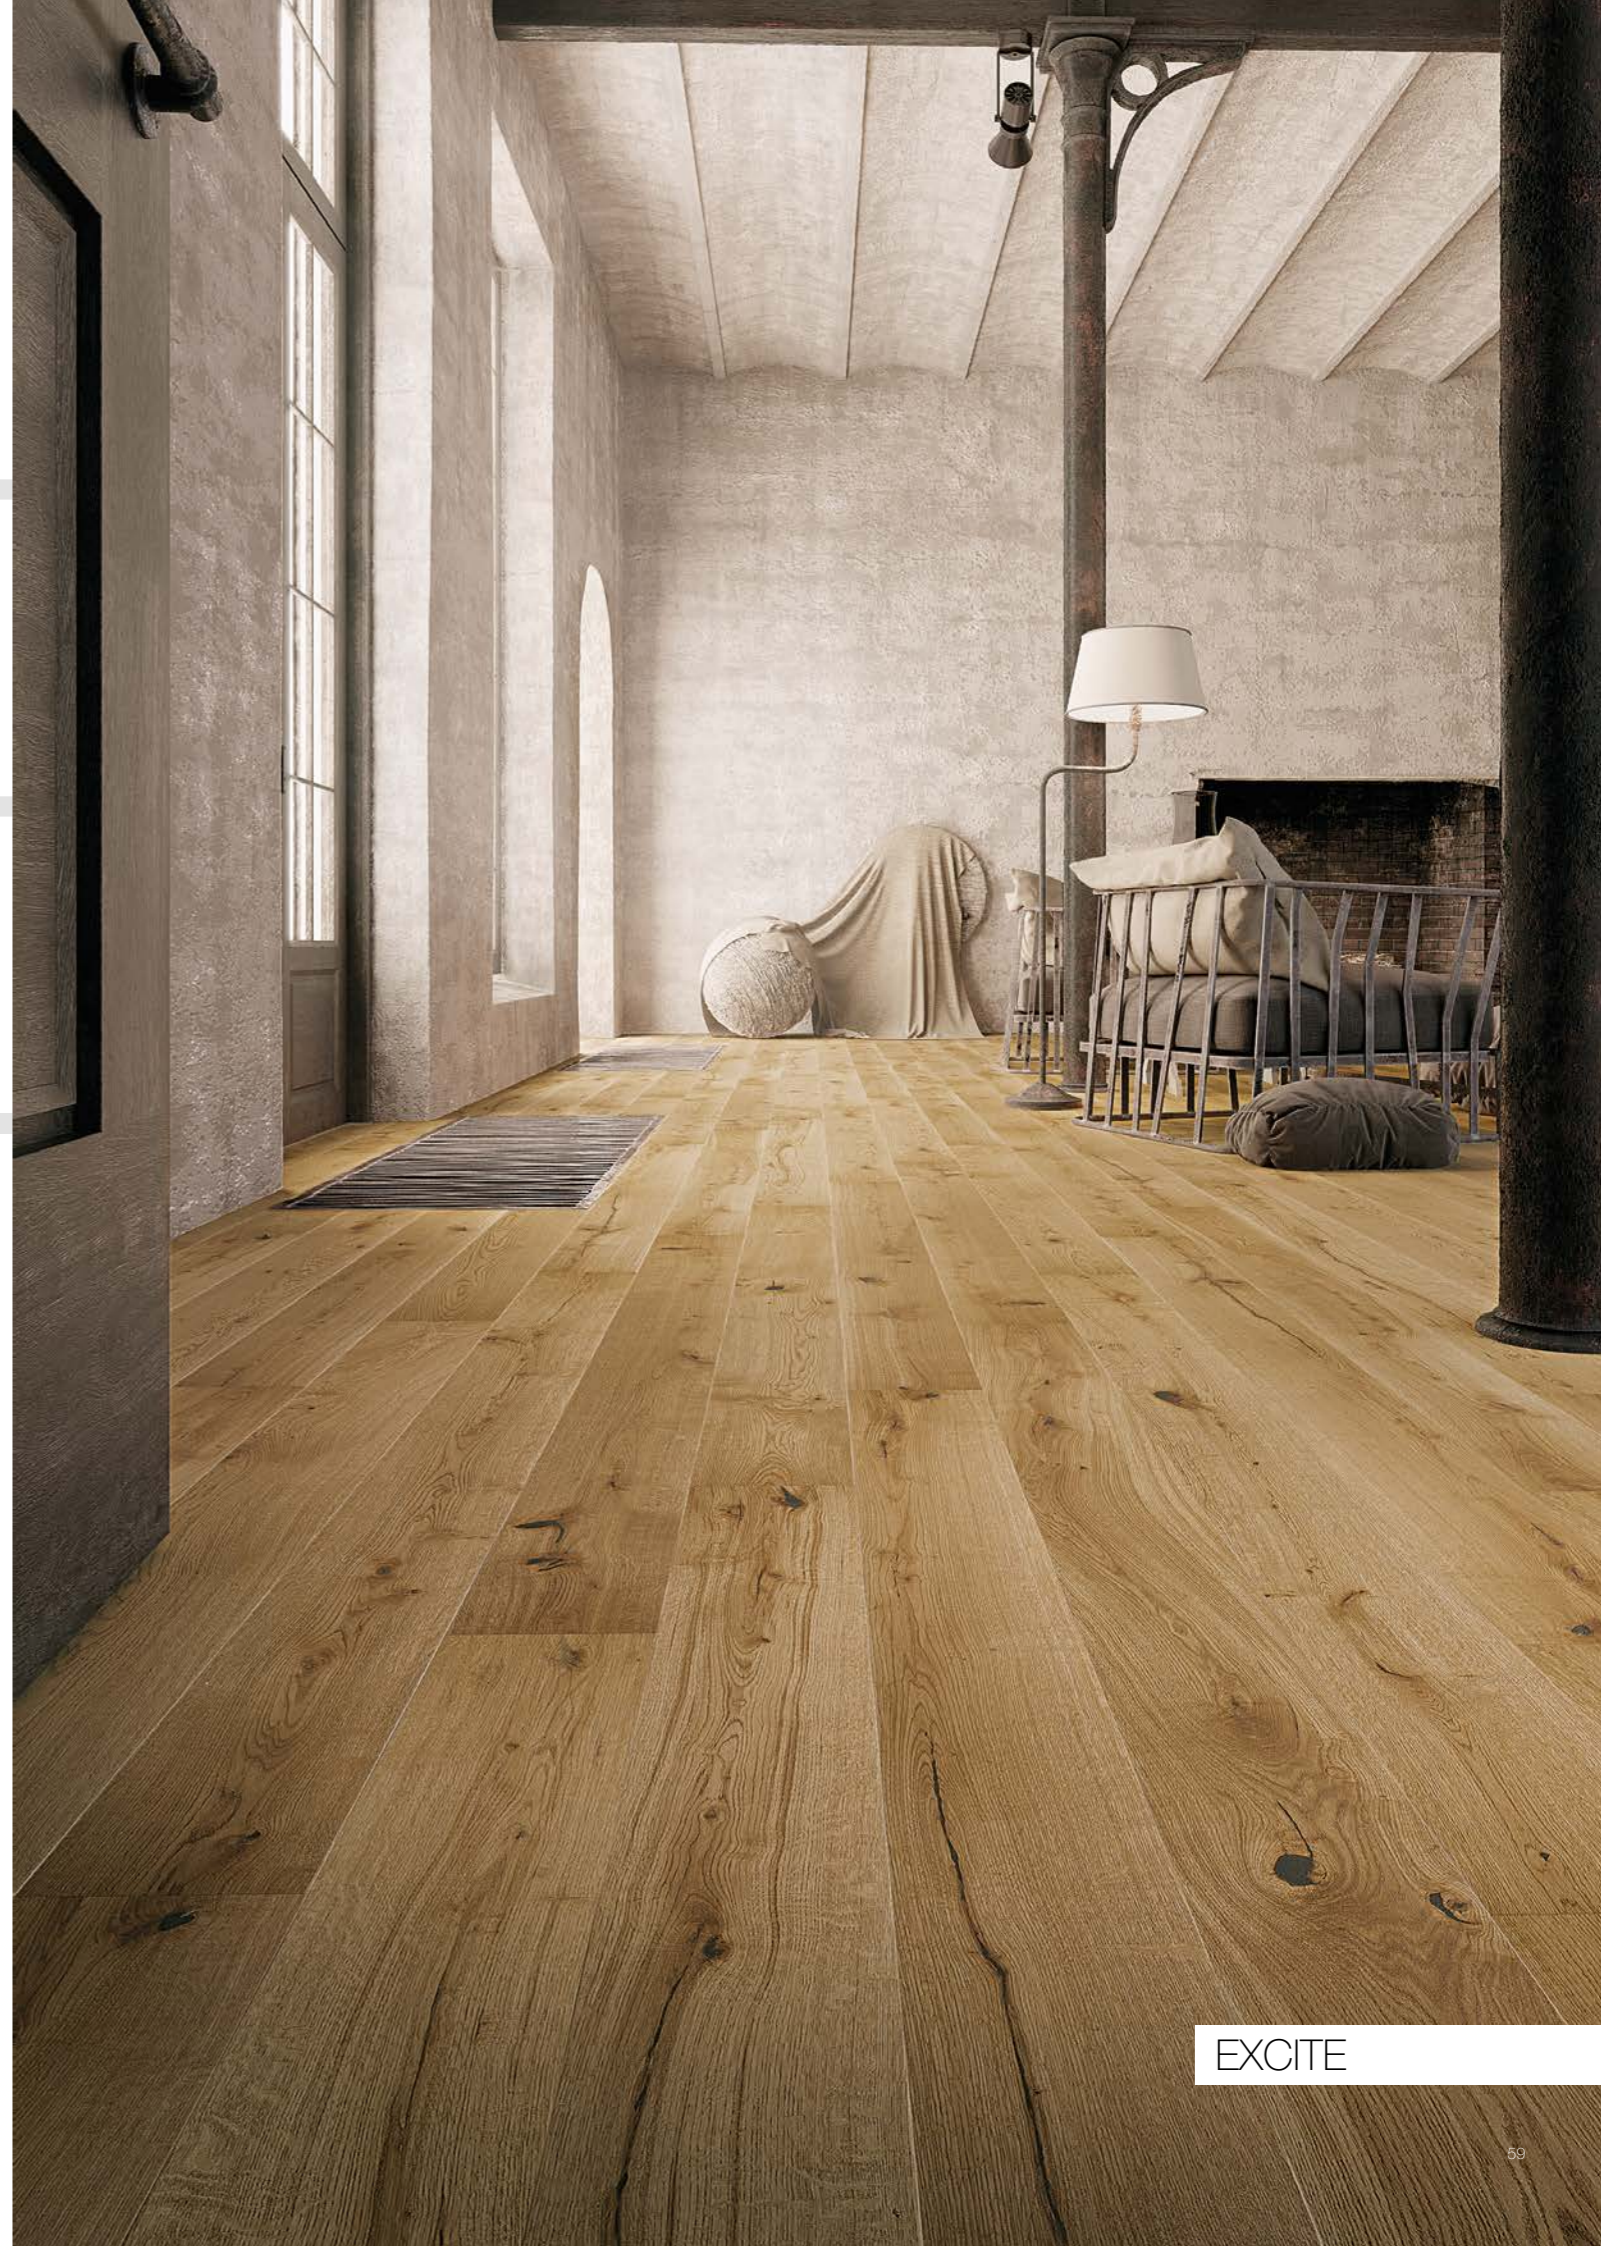

An unconventional effect achieved by minimized decorating. The rawness of the smeared plaster and cast iron columns supporting the ceiling has been broken up with elements which add warmth to the interior – a fireplace, cosy armchair and perfectly matched wood floor.

EXCITE