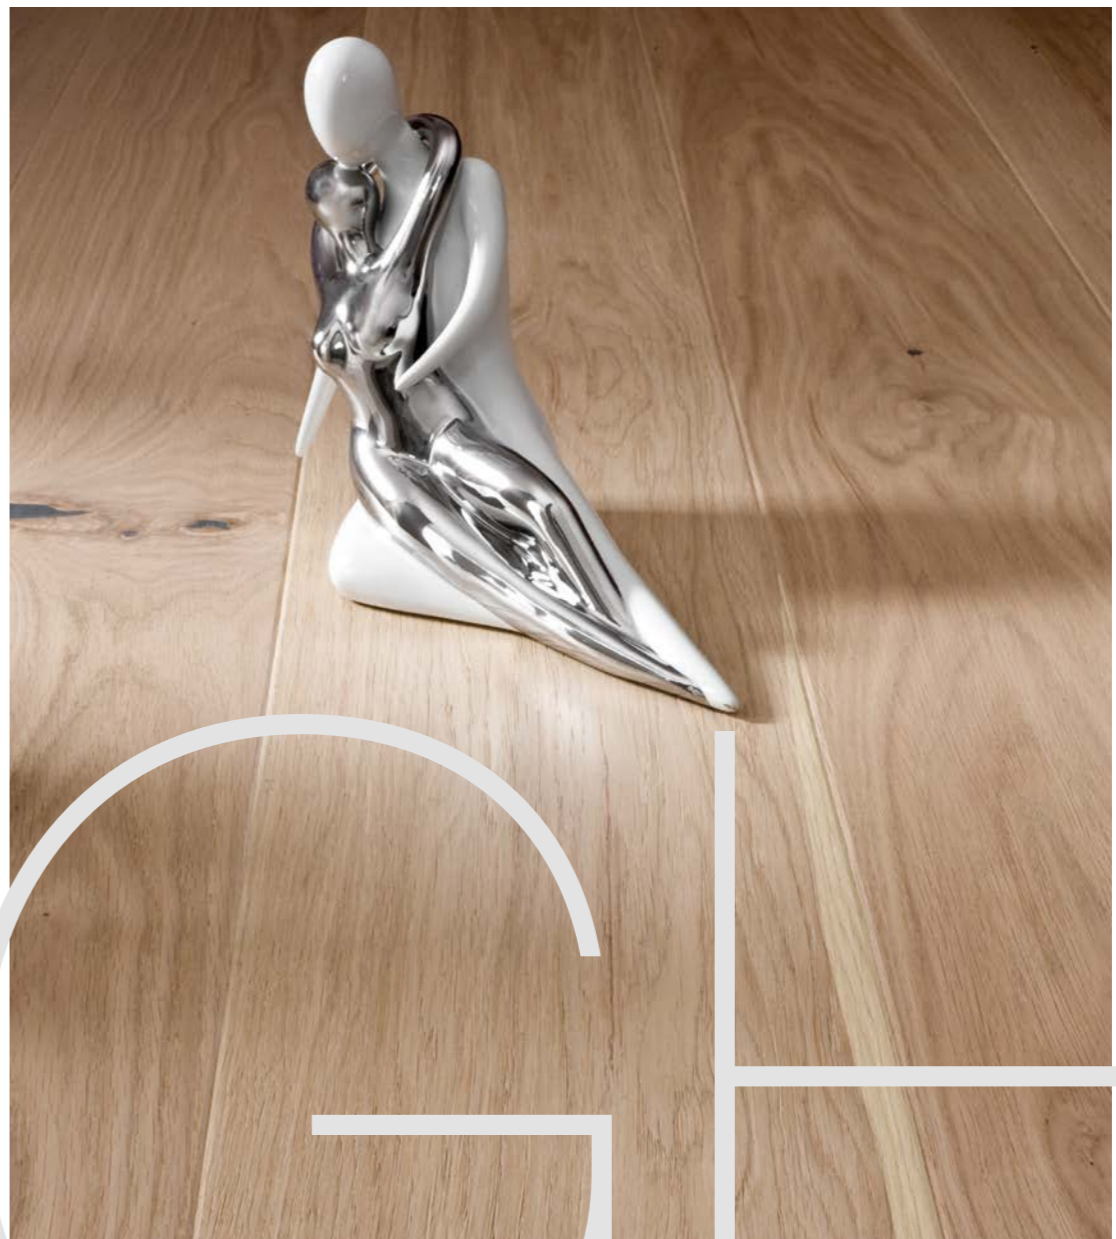

DELIGHT

P6101031A – Oak white lacquered skirting board

Original stylish elements take on a new dimension in this interior, so that the arrangement as a whole personifies a new dimension of the classic. The light spaces and inspirations drawn from London residences are in perfect harmony with the classically elegant HARMONY oak floor.