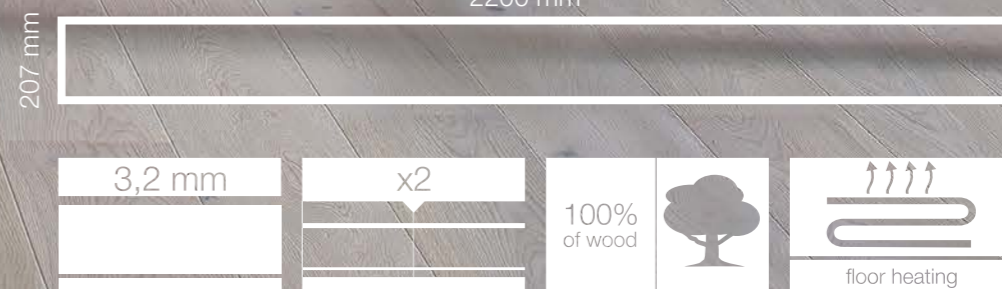

BIG

SIZE

2017

senses[®]
absolute wood experience

There is nothing in the intellect that was not first in the senses.

Aristotle

Welcome to the new dimension

The most characteristic features of the floors from the SENSES collection are their dimensions. Greater than a standard width of the board (207 mm), this has been additionally emphasised by bevelling along the edges. The effect is rounded off by the 3.2 mm thick surface layer of oak. Thanks to the floor's cross structure it can be used over underfloor heating. The floor is easy to care for and keep clean.