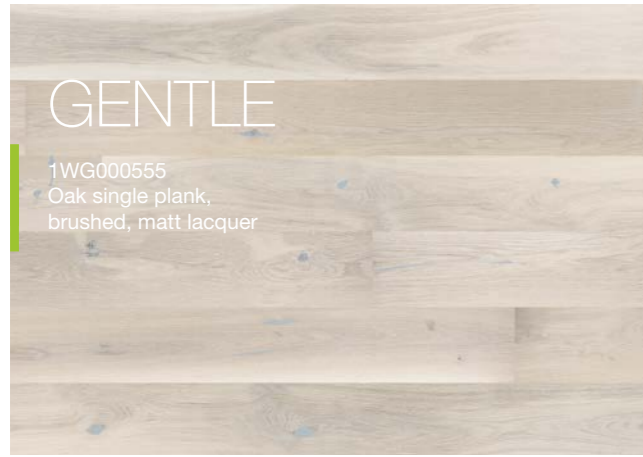

STILL

P6101422A – STILL Oak skirting board

GENTLE

1WG000555
 Oak single plank,
 brushed, matt lacquer

8-13

TOUCH

1WG000556
 Oak single plank,
 brushed, matt lacquer

14-19