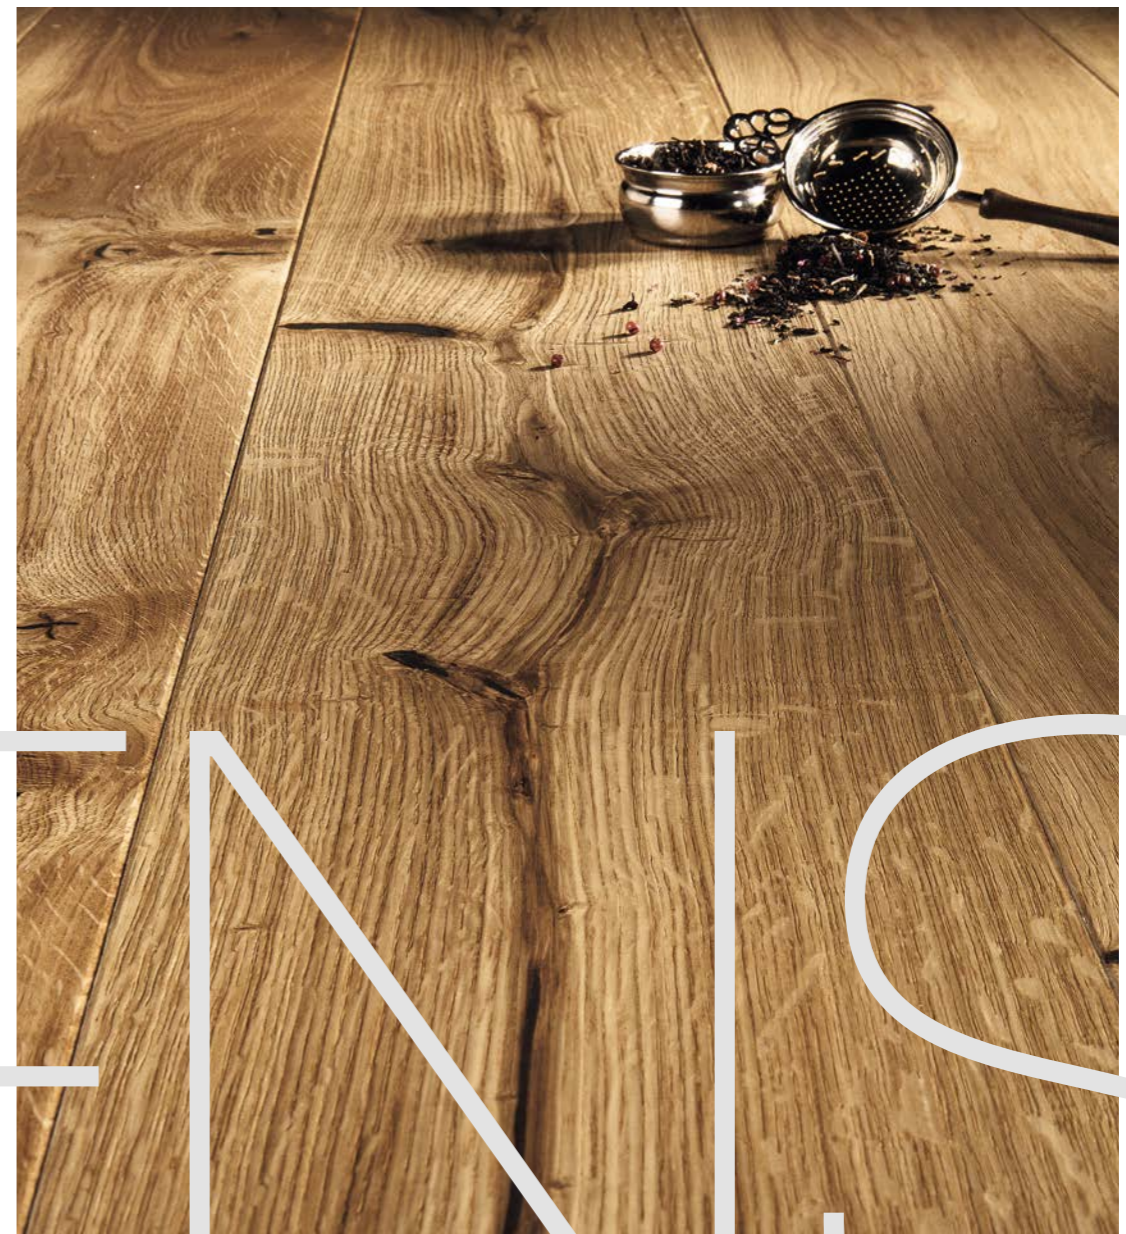

INTENSE

P6101011A – Oak lacquer skirting board

INTENSE

An exceptionally stylish arrangement in a Scandinavian style. The fireplace warms the interior, and the minimal amount of furniture and accessories with simple forms intensifies the impression of spaciousness. The leading role in the interior is played by the EXCITE oak floor, whose distinct pattern determines the atmosphere of the room.