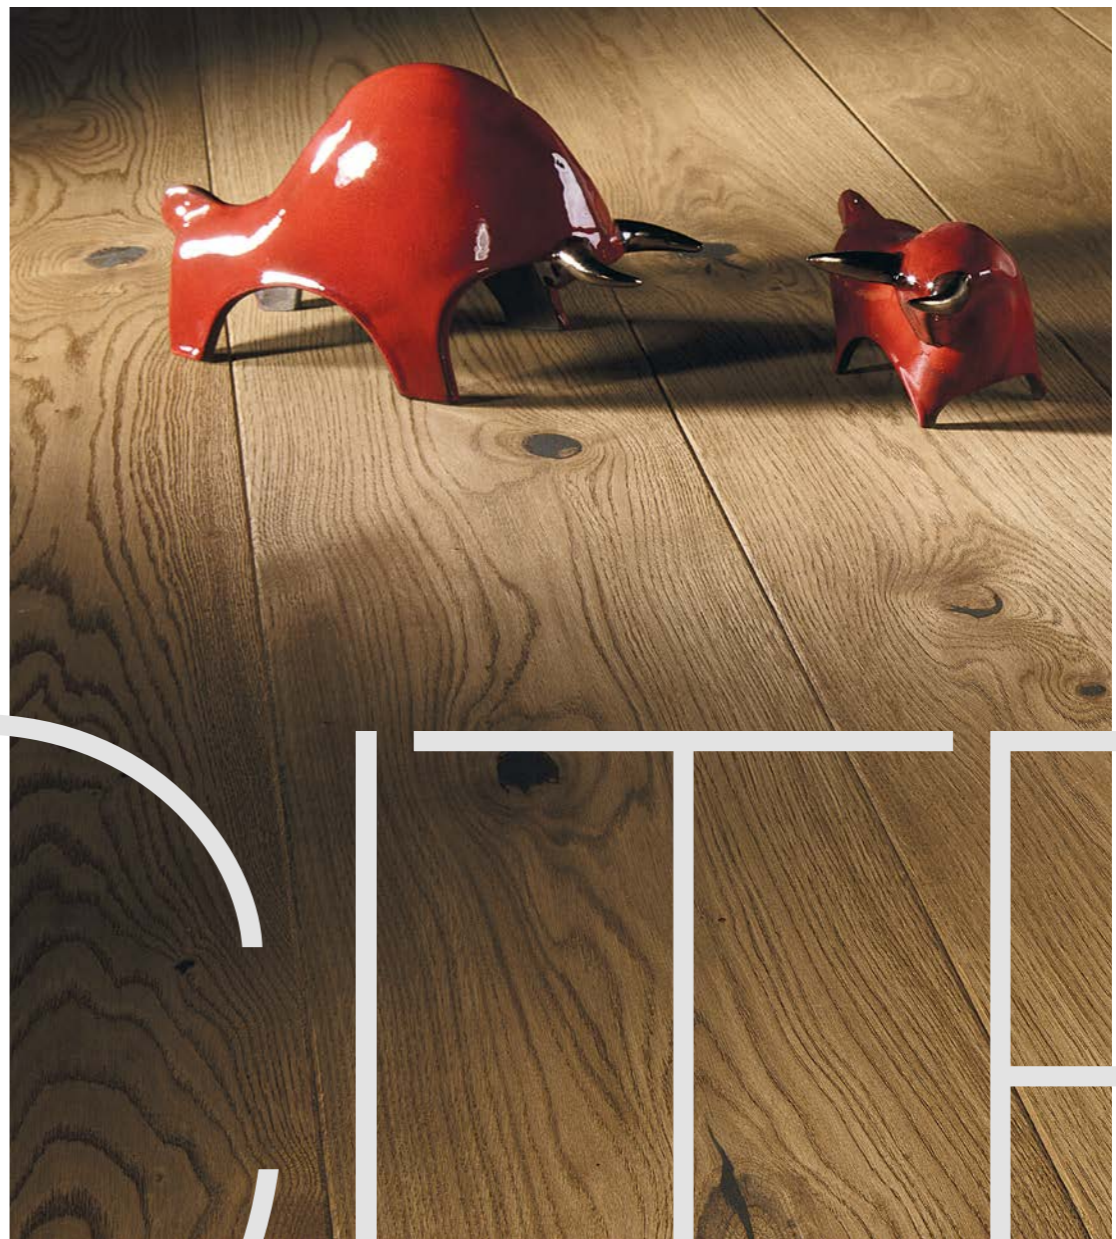

EXCITE

P6101302A – EXCITE Oak lacquer skirting board

EXCITE

As classic as it can be! Impressive mouldings on the walls, a decorative fireplace, and Renaissance balcony windows. The composition is rounded off by decorative elements - marble tables and brass accessories. The pastel colour scheme is started by the honey brown of the STILL floor.