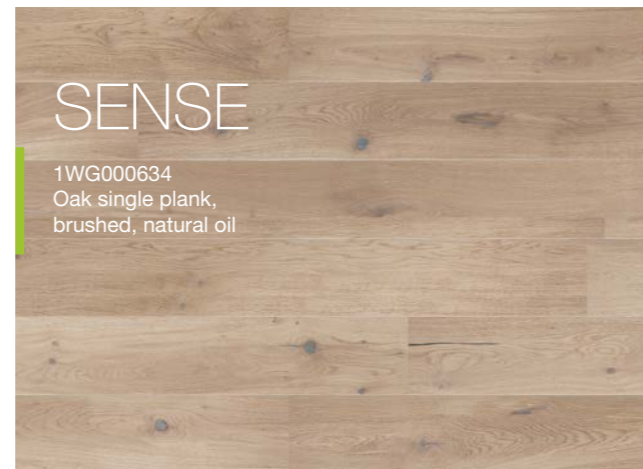

P50 - P5001312A
 P61 - P6101312A

P20 - P2001242A
 P50 - P5001242A
 P61 - P6101242A

TENDER

1WG000633
 Oak single plank,
 brushed, natural oil

20-25

SENSE

1WG000634
 Oak single plank,
 brushed, natural oil

26-31