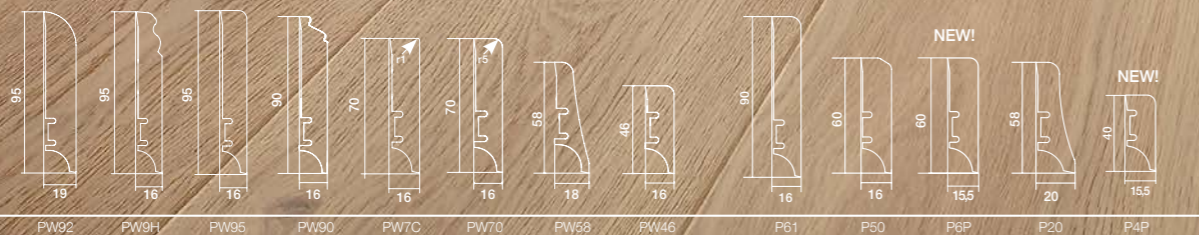

A floor is not enough

Natural materials rule in interior design, with wood supreme among them. On the one hand, new uses are being found for it, whilst being applied alongside more traditional uses that have been around for centuries.

... now you can fit Senses boards on the wall too!

White skirtings

The Elite series is a prestigious collection of white coated natural wooden skirting boards. These are perfectly suited to any kind of floor. White skirtings boards are recommended for any type of floor. The length of each skirting board is 2200 mm.