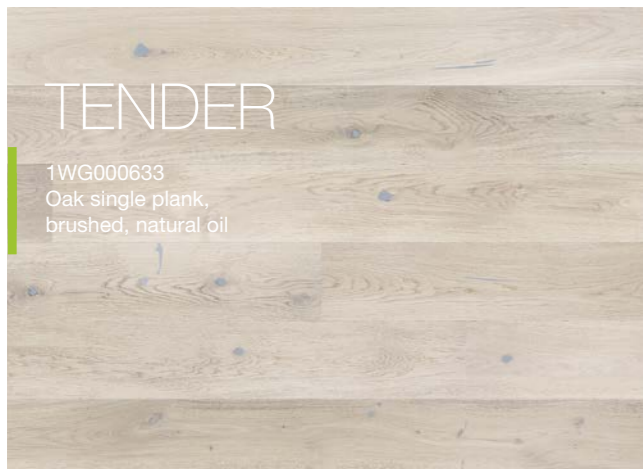

STILL

P6101422A – STILL Oak skirting board

GENTLE

1WG000555
 Oak single plank,
 brushed, matt lacquer

8-13

TOUCH

1WG000556
 Oak single plank,
 brushed, matt lacquer

14-19

P50 - P5001312A
 P61 - P6101312A

P20 - P2001242A
 P50 - P5001242A
 P61 - P6101242A

TENDER

1WG000633
 Oak single plank,
 brushed, natural oil

20-25

SENSE

1WG000634
 Oak single plank,
 brushed, natural oil

26-31