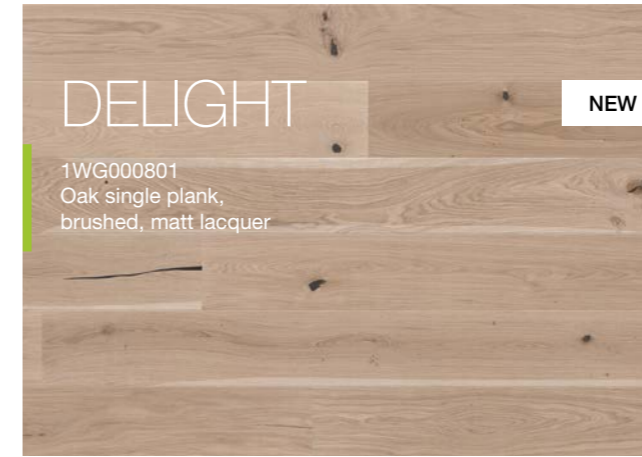

DELIGHT

1WG000801
Oak single plank,
brushed, matt lacquer

NEW

32-37