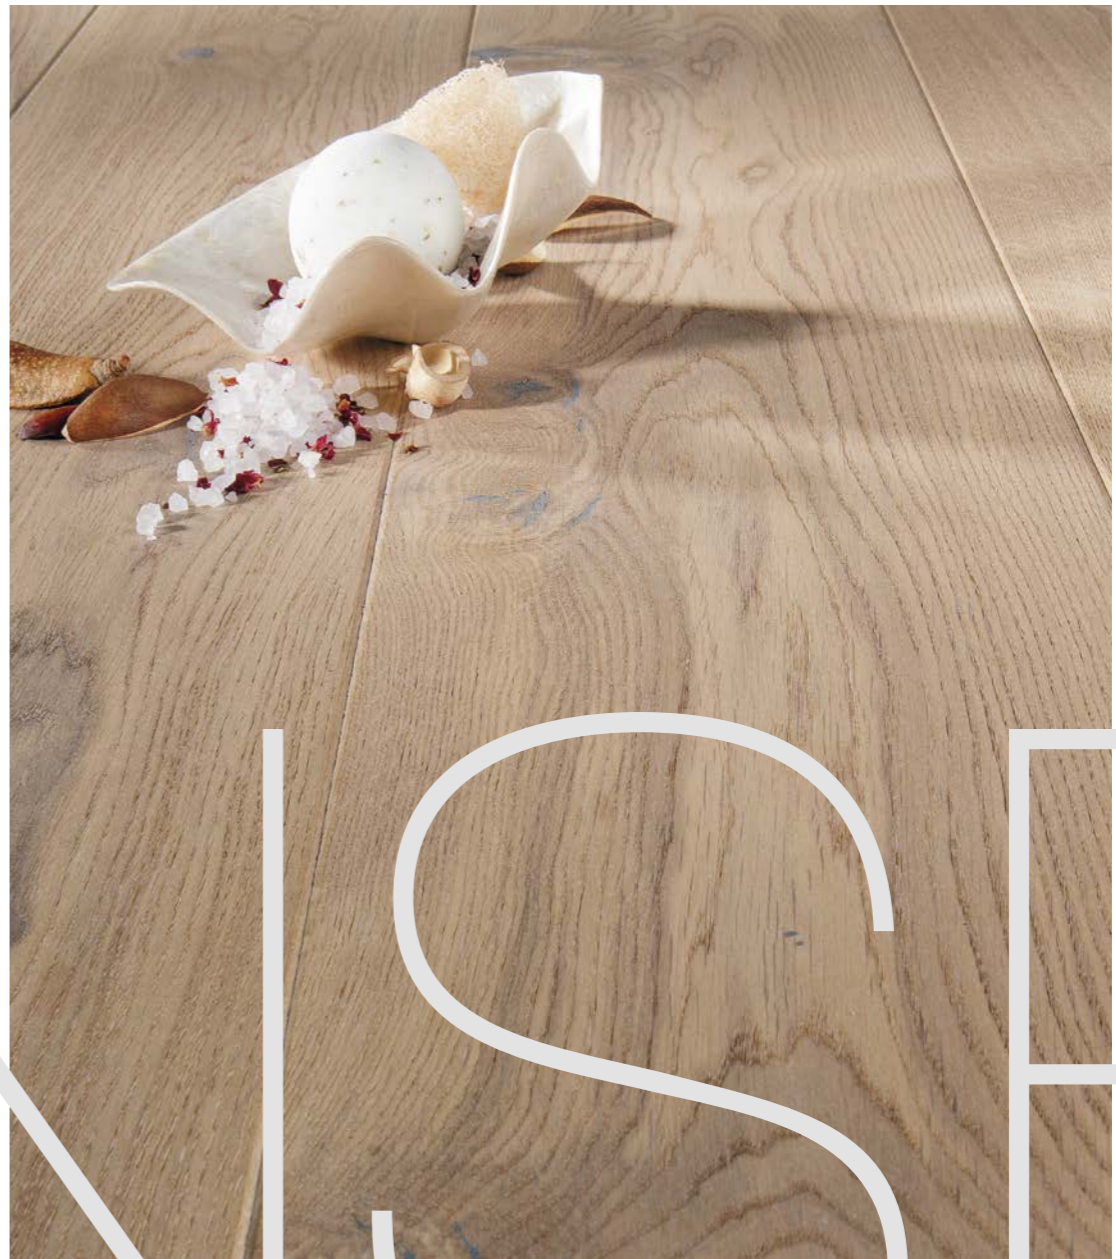

SENSE

P6101332A – SENSE Oak skirting board

SENSES

The modern interior of this stylish penthouse has been enhanced with timeless solutions and materials. The modernist kitchen furnishings are contrasted with a marble island, and the spectacular aluminium windows provide abundant illumination for the DELIGHT wood floor.