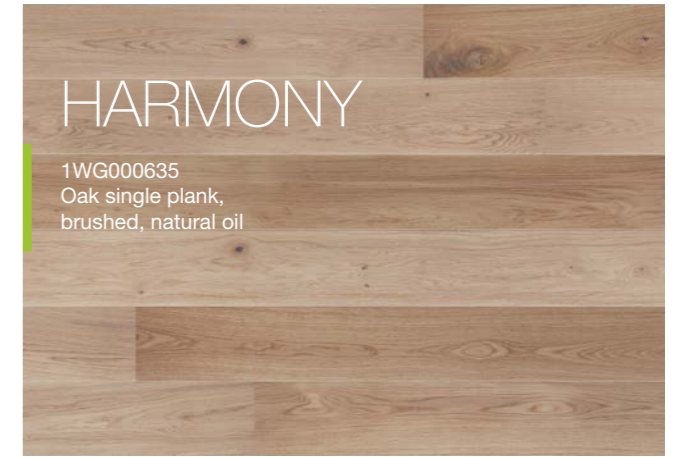

P50 - P5001352A
 P61 - P6101352A

P50 - P5001332A
 P61 - P6101332A

DELIGHT

1WG000801
 Oak single plank,
 brushed, matt lacquer

NEW

32-37

HARMONY

1WG000635
 Oak single plank,
 brushed, natural oil