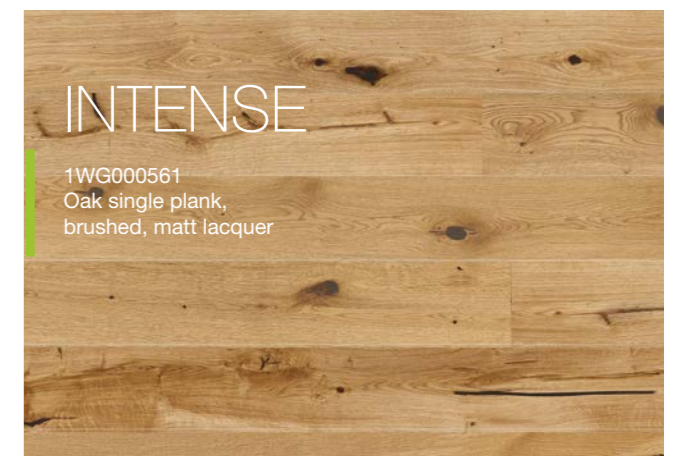

INTENSE

1WG000561
Oak single plank,
brushed, matt lacquer

50-55