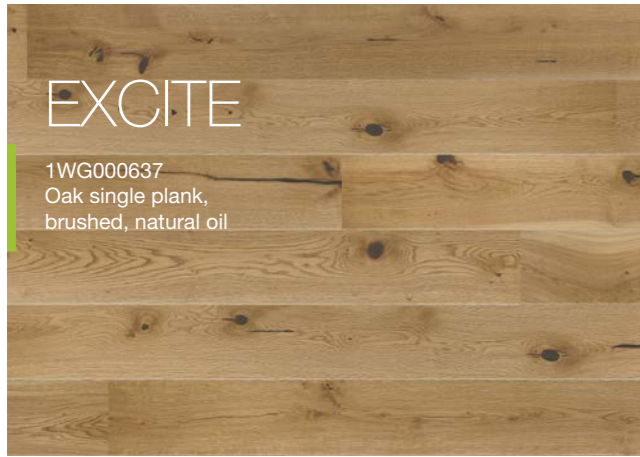

Sample photos are illustrative only and may not fully reflect actual product appearance.
IMPORTANT: Purchased product may differ in colour from the samples displayed in store.